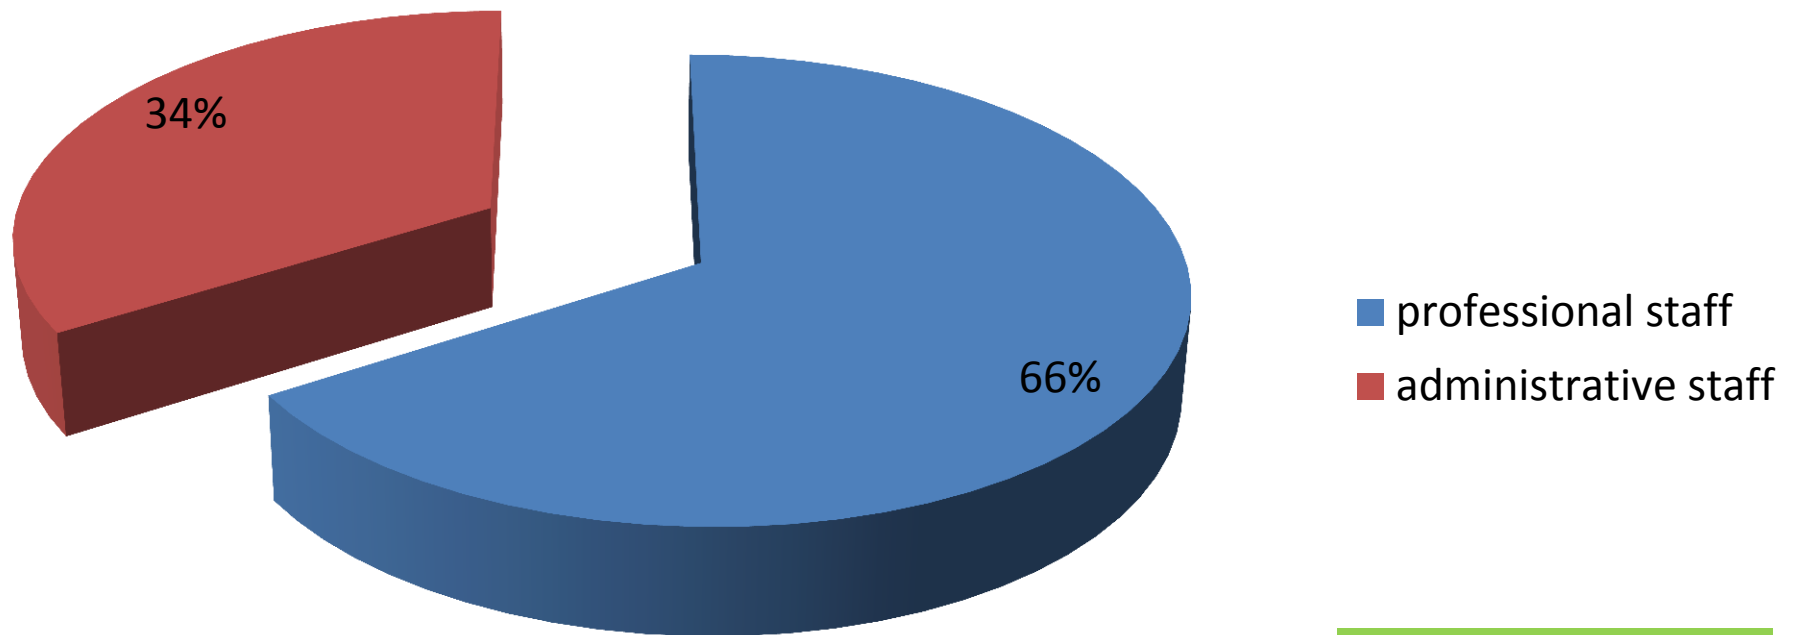

## Professional staff to admin staff ration of 16 Law Clinics in South Africa during 2012

This translates into  
1 admin staff per  
1.8 professional  
staff